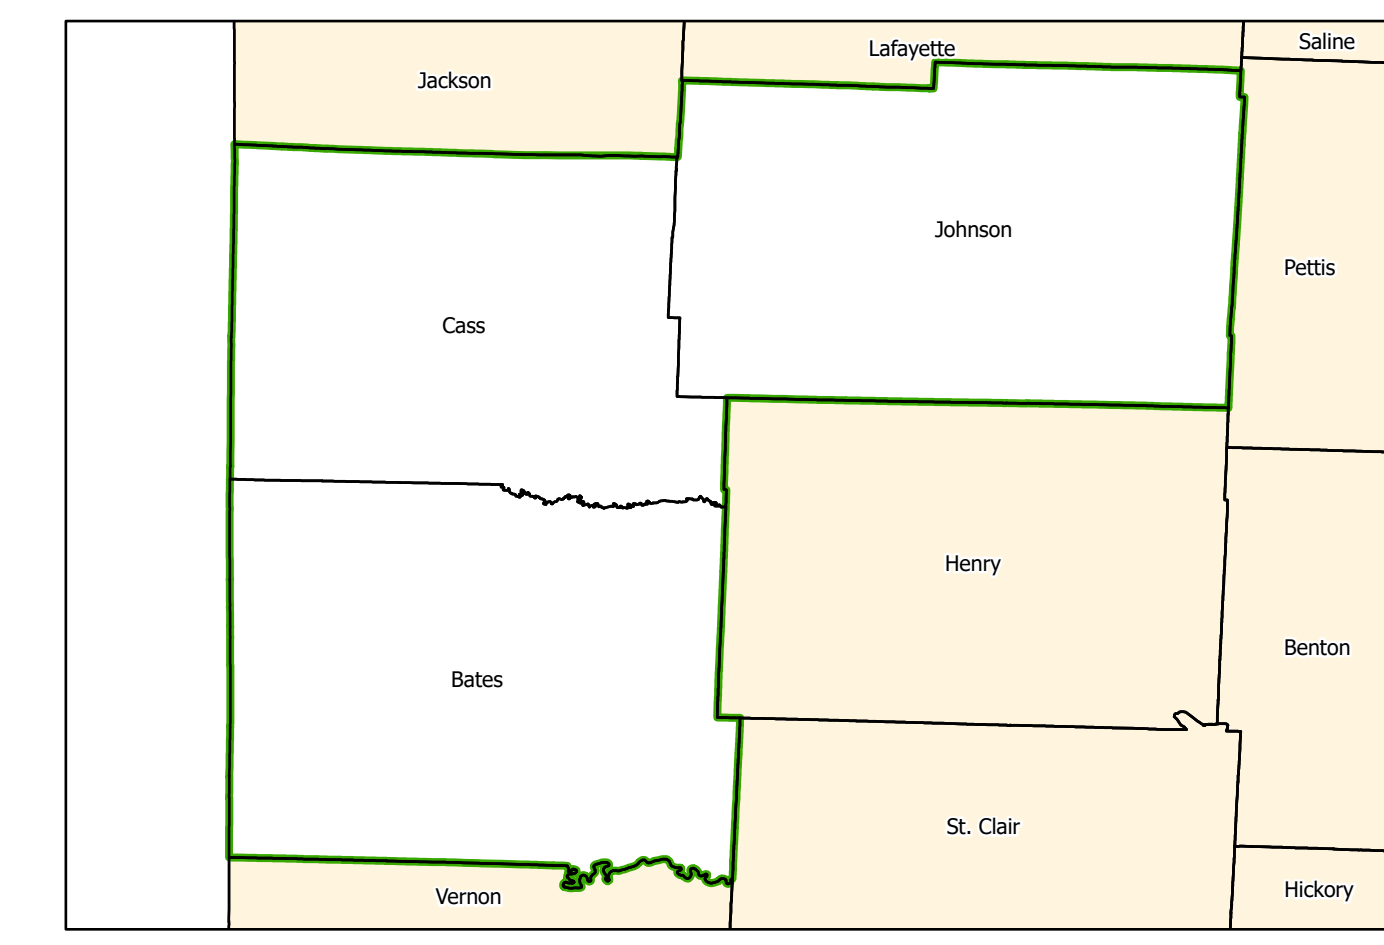

2022 Judicial Redistricting Commission

Senate Redistricting Plan

Secretary of State Filing March 2022

District 31

RECEIVED
2022 MAR 15 PM 4:48
John R. Ashcroft
John R. Ashcroft
Missouri Secretary of State

Area of Interest

District Extent

Kansas

- ▬ Senate Districts
- Areas outside of District
- Incorporated Places*
- Counties
- Interstates
- U.S. Highways
- M.O. Highways
- Roads

Office of Administration
Redistricting Office