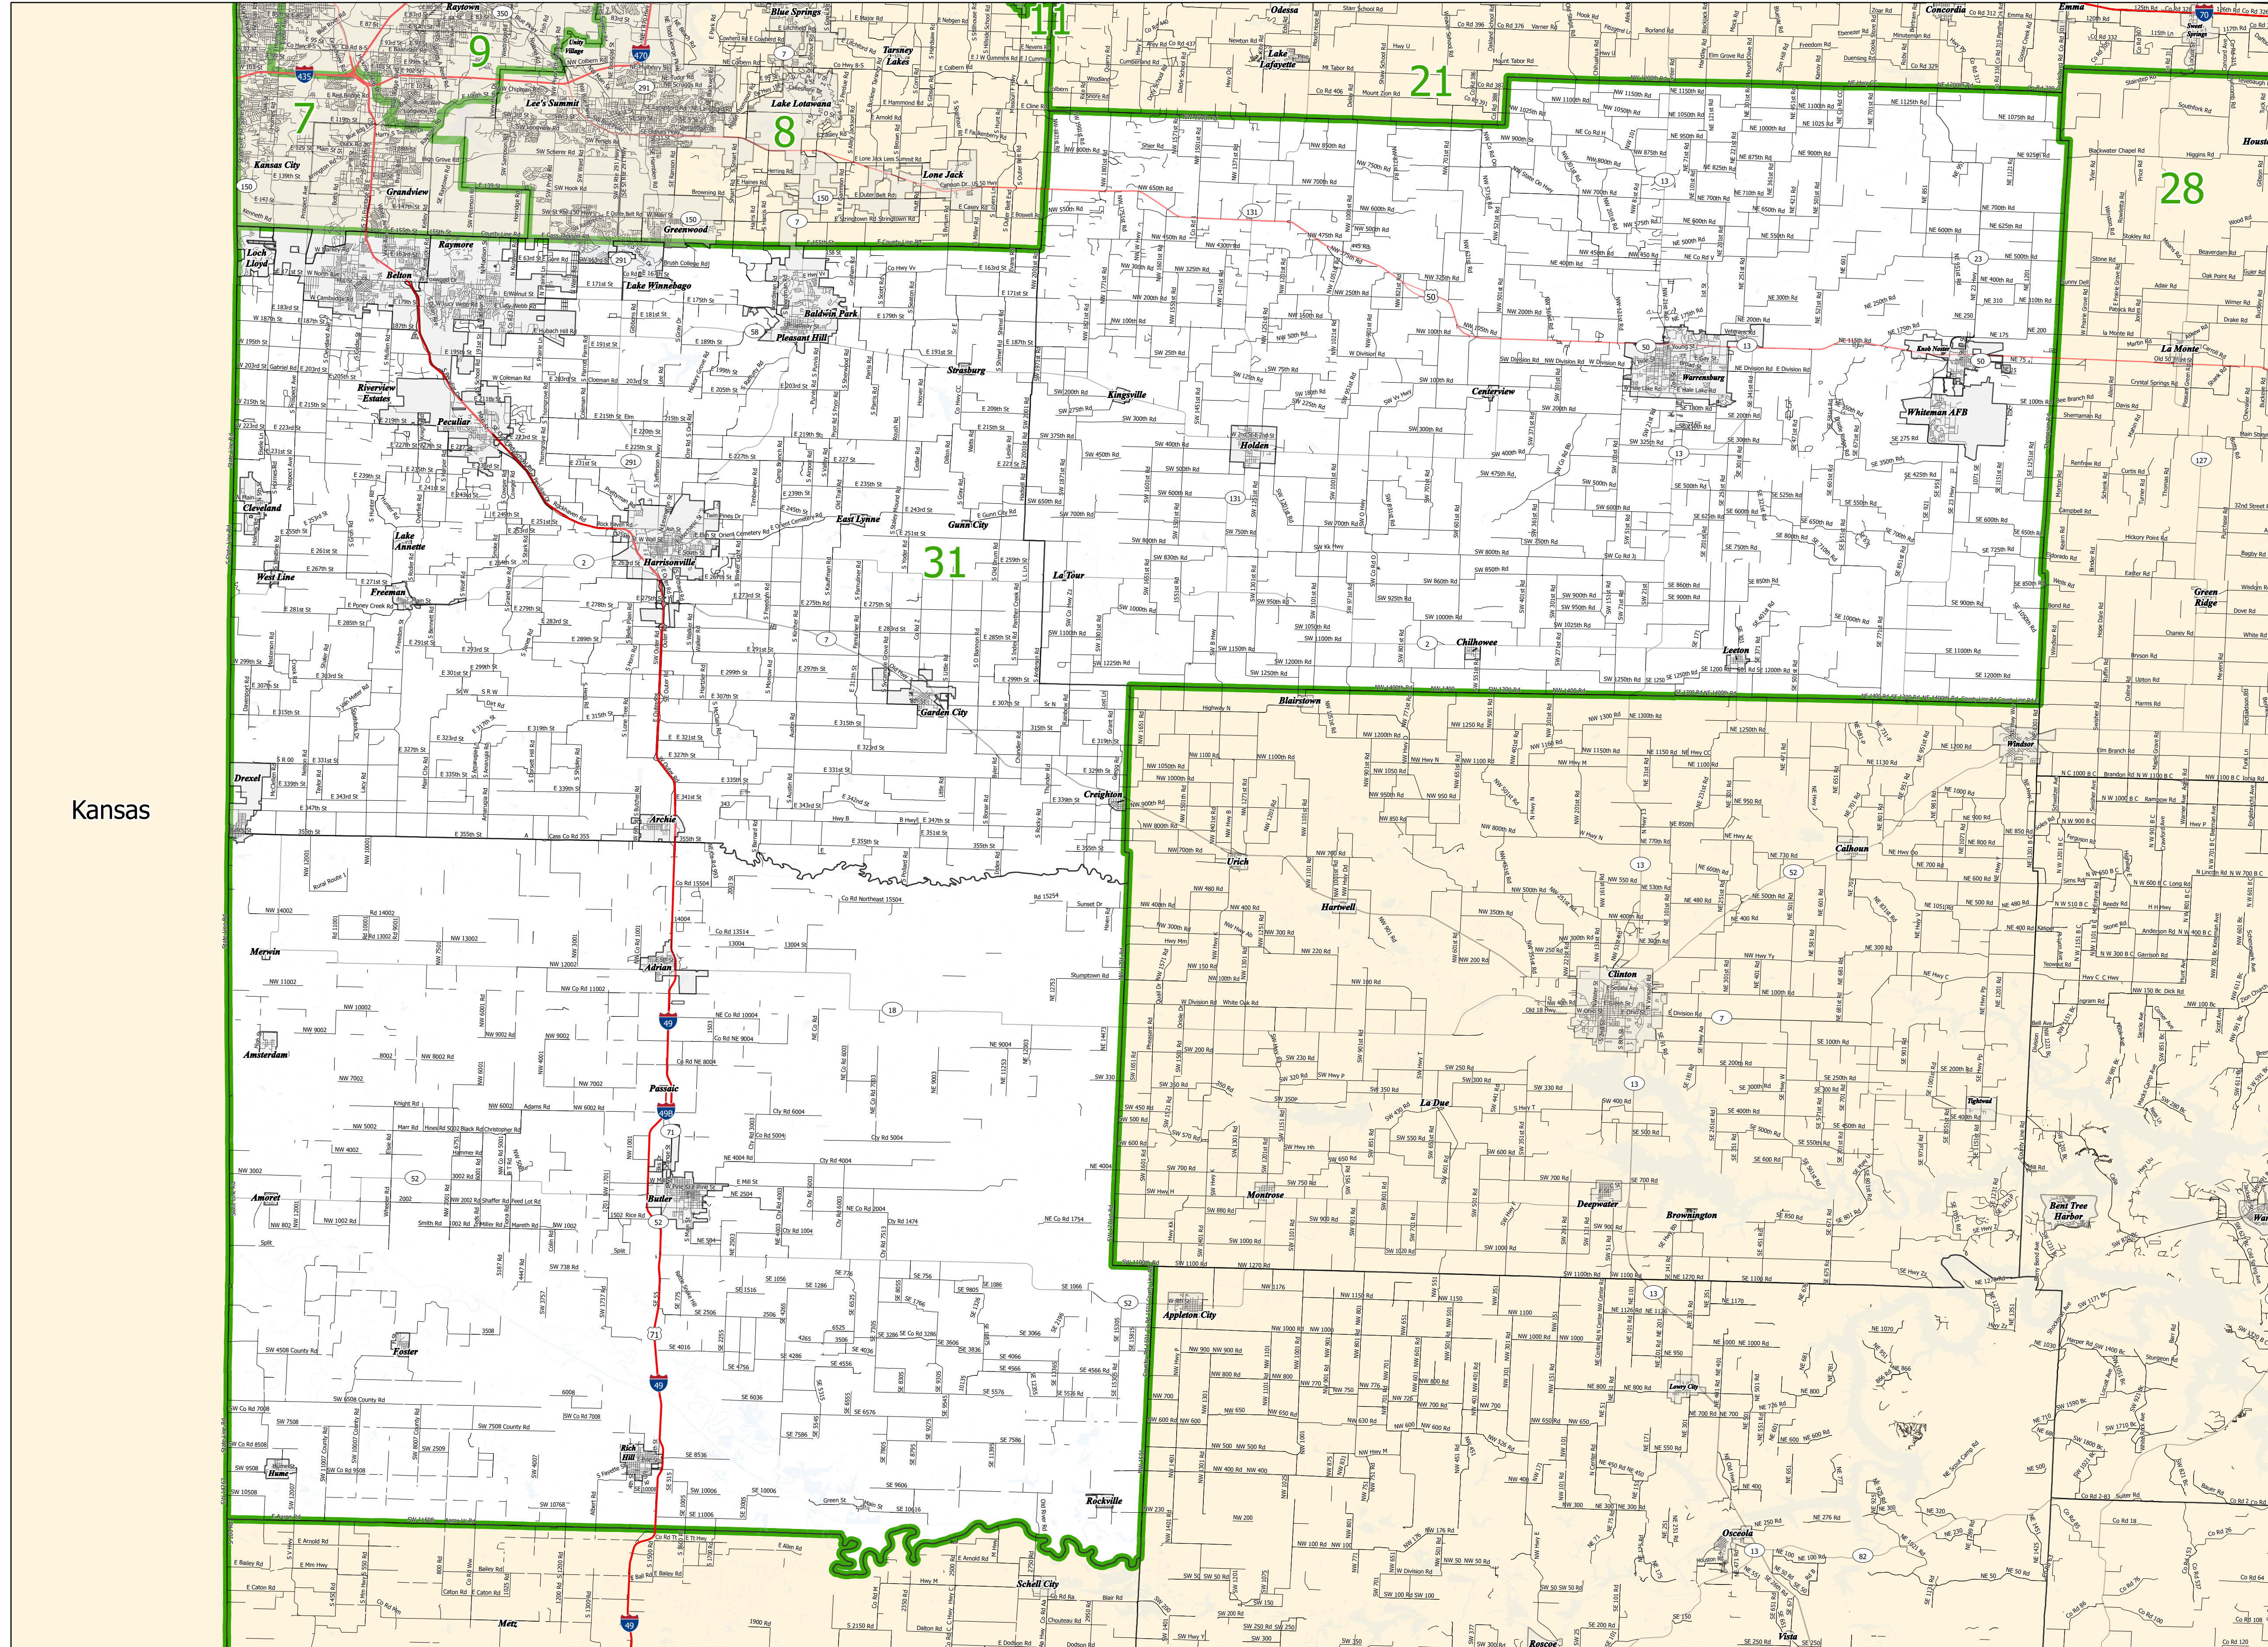

2022 Judicial Redistricting Commission

Senate Redistricting Plan

Secretary of State Filing March 2022

District 31

RECEIVED
2022 MAR 15 PM 4:48
John R. Ashcroft
John R. Ashcroft
Missouri Secretary of State

Area of Interest

District Extent

Kansas

- ▬ Senate Districts
- Areas outside of District
- Incorporated Places*
- Counties
- Interstates
- U.S. Highways
- M.O. Highways
- Roads

Office of Administration
Redistricting Office